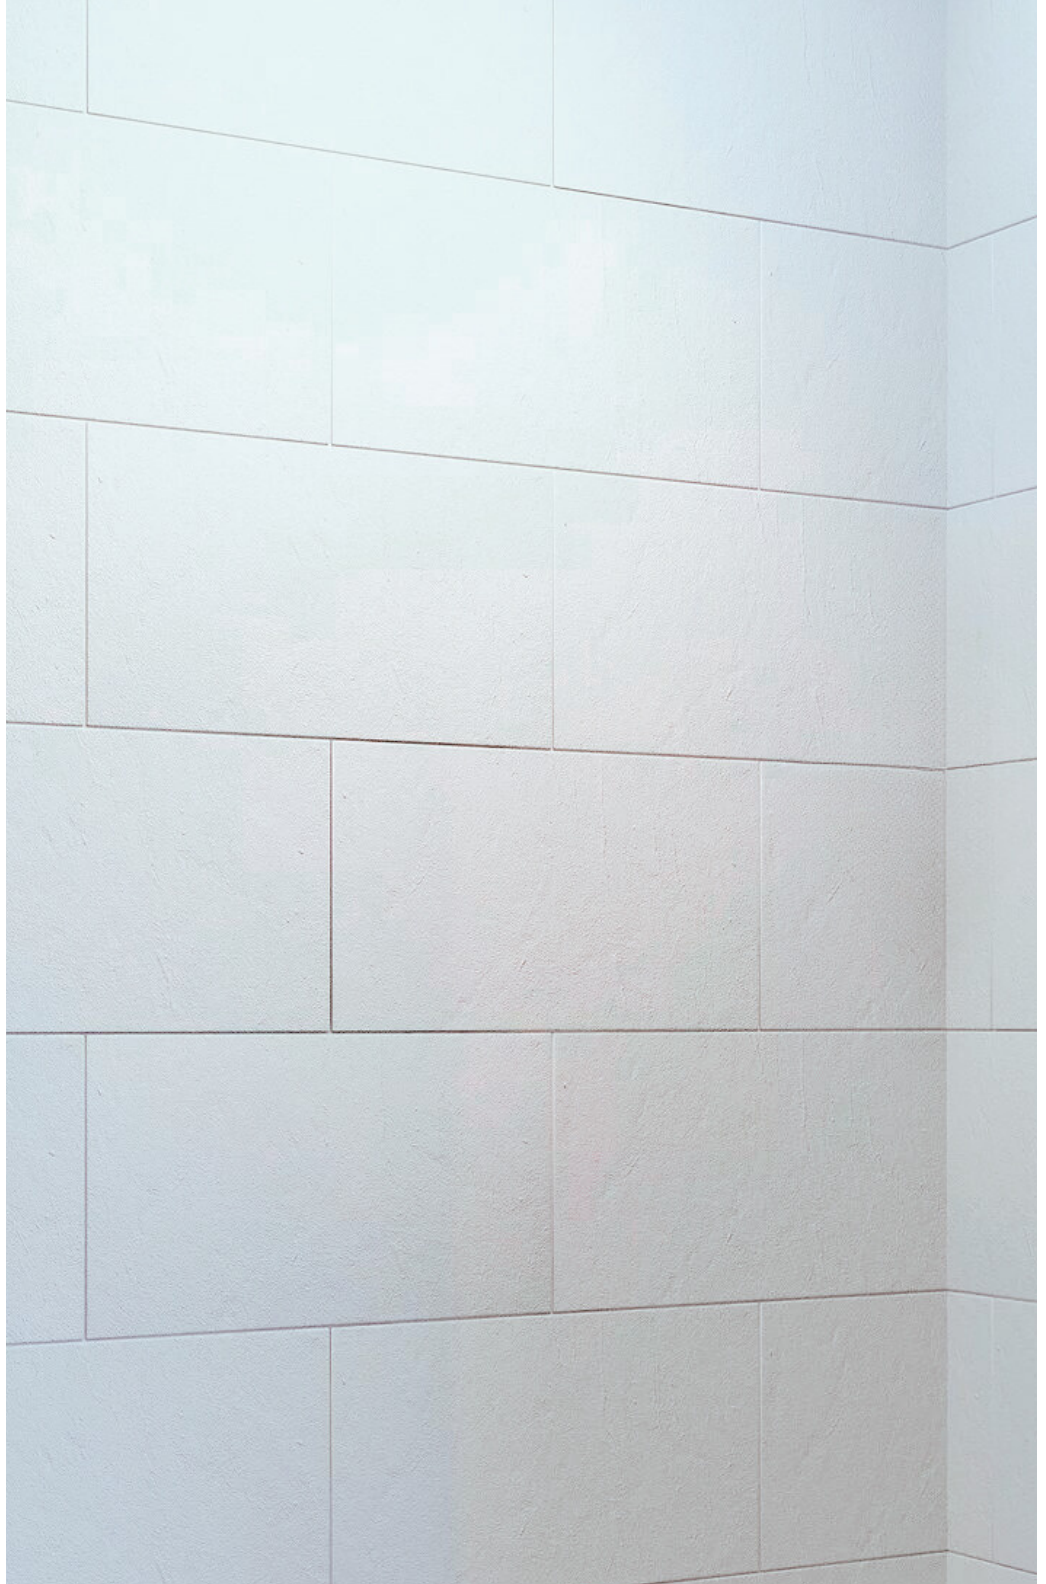

13"X20" Textured Subway

Features

- Crushed marble
- Stain Resistant
- Highly resistant to chips & cracks
- High-end aesthetic appeal
- Grout Aesthetic without individual tiling
- Nonporous
- Custom Sizing
- Custom Shaping
- Consistent and uniform placement
- Available in:
Gloss and Matte
- 1 Year Warranty

Professional
Installation
Available

13"X20" Textured Subway