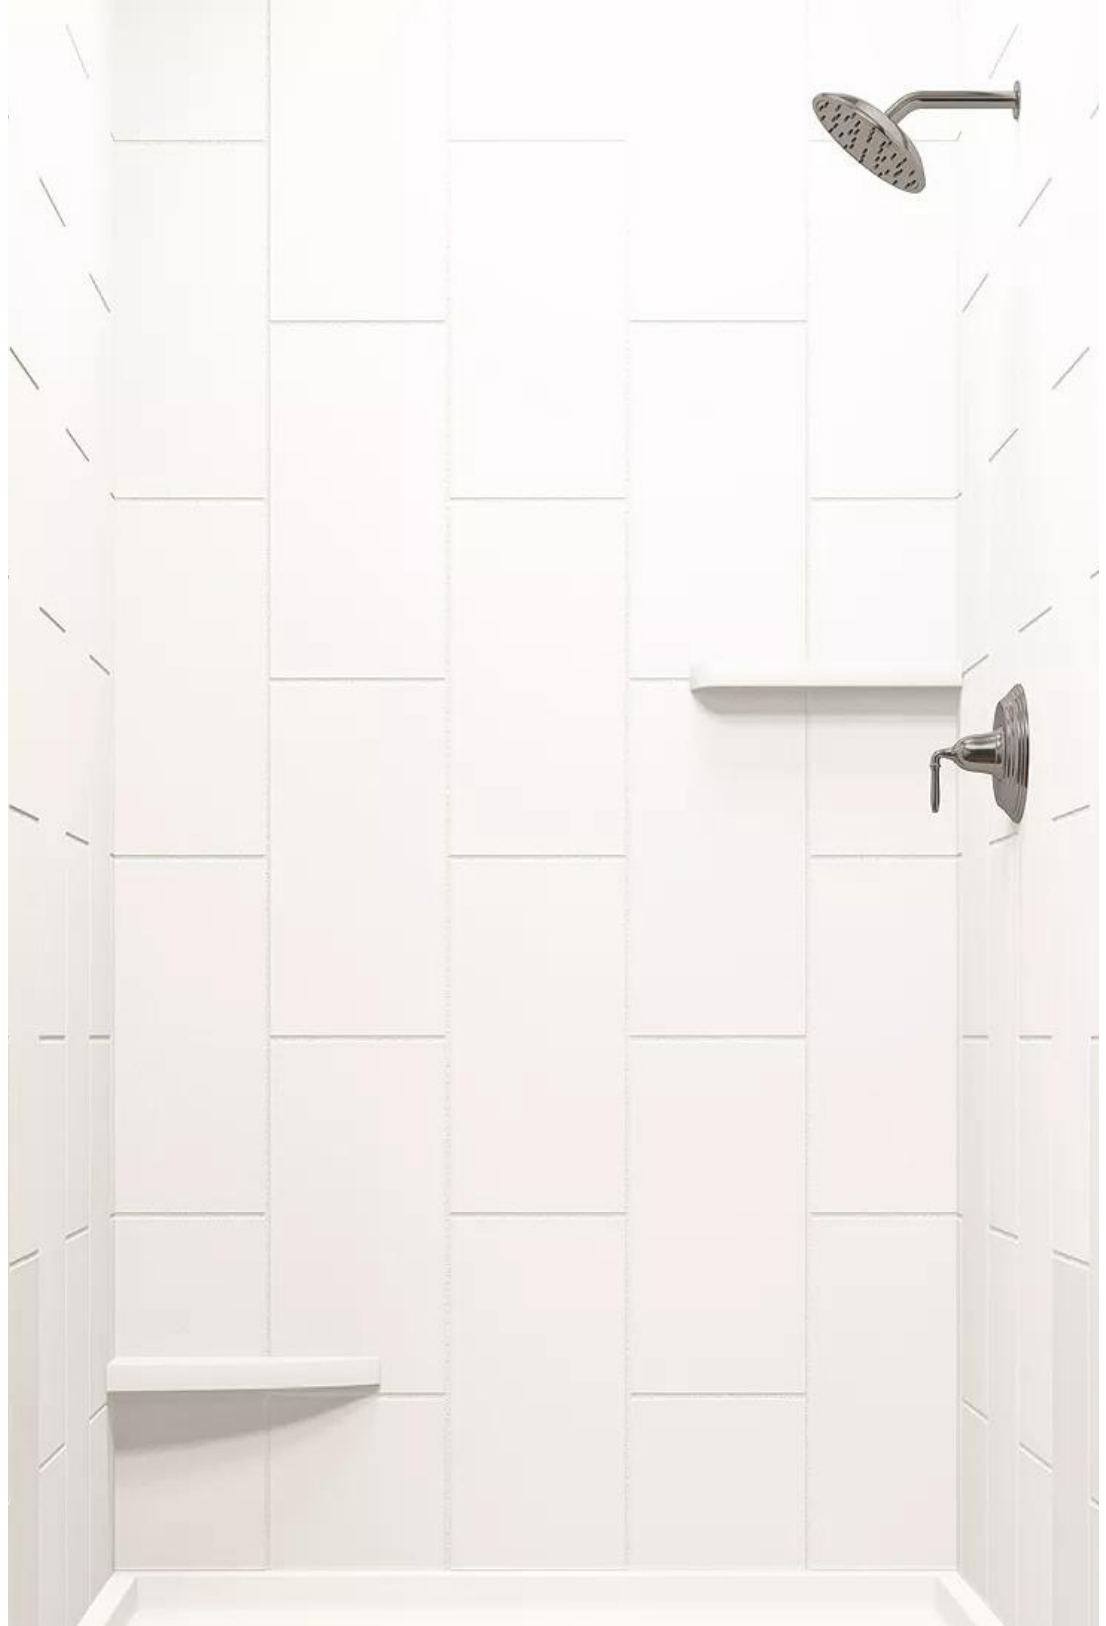

## *10"X20" Vertical Subway*

### **Features**

- Crushed marble
- Stain Resistant
- Highly resistant to chips & cracks
- High-end aesthetic appeal
- Grout Aesthetic without individual tiling
- Nonporous
- Custom Sizing
- Custom Shaping
- Consistent and uniform placement
- Available in: Gloss and Matte
- 1 Year Warranty

Professional  
Installation  
Available

*10"X20" Vertical Subway*